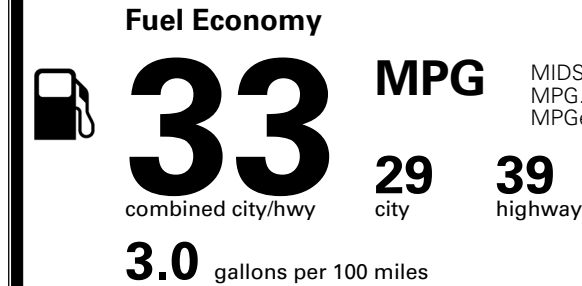

INLAND FREIGHT AND HANDLING \$ 1,245.00

TOTAL MANUFACTURER'S SUGGESTED RETAIL PRICE ▶ \$ 25,030.00

TOTAL ADDITIONAL WEIGHT:

*Additional terms and conditions apply.
 **Kia Connect may be currently unavailable for some Model Year 2022 and newer vehicles sold or purchased in Massachusetts; please see owners.kia.com for more information.
 NOTE: When you purchase this vehicle, Kia America, Inc. collects personal information you provide to the dealership. For information on our collection and use of personal information and your rights, please see our Privacy Policy on www.kia.com.

EPA DOT Fuel Economy and Environment

Gasoline Vehicle

You save \$1,000
 in fuel costs over 5 years compared to the average new vehicle.

Annual fuel cost \$1,500

Actual results will vary for many reasons, including driving conditions and how you drive and maintain your vehicle. The average new vehicle gets 29 MPG and costs \$8,500 to fuel over 5 years. Cost estimates are based on 15,000 miles per year at \$ 3.30 per gallon. MPGe is miles per gasoline gallon equivalent. Vehicle emissions are a significant cause of climate change and smog.