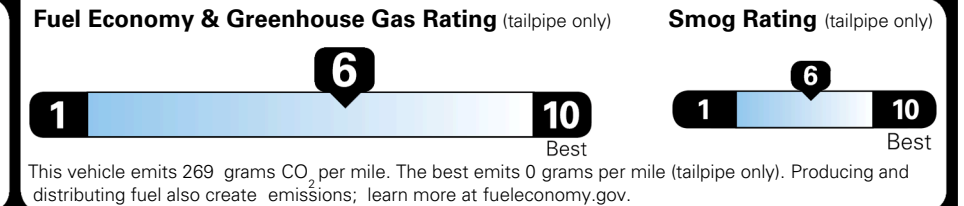

Included
 Included
 Included
 Included
 Included
 Included

ADDITIONAL INSTALLED EQUIPMENT:
 (In addition to or in place of standard features)
 Snow White Pearl Paint

\$395.00

MSRP INCLUDING OPTIONS \$ 23,785.00

INLAND FREIGHT AND HANDLING \$ 1,245.00

TOTAL MANUFACTURER'S SUGGESTED RETAIL PRICE ▶ \$ 25,030.00

TOTAL ADDITIONAL WEIGHT:

*Additional terms and conditions apply.
 **Kia Connect may be currently unavailable for some Model Year 2022 and newer vehicles sold or purchased in Massachusetts; please see owners.kia.com for more information.
 NOTE: When you purchase this vehicle, Kia America, Inc. collects personal information you provide to the dealership. For information on our collection and use of personal information and your rights, please see our Privacy Policy on www.kia.com.

EPA DOT Fuel Economy and Environment

Gasoline Vehicle

You save \$1,000
 in fuel costs over 5 years compared to the average new vehicle.

Annual fuel cost \$1,500

Actual results will vary for many reasons, including driving conditions and how you drive and maintain your vehicle. The average new vehicle gets 29 MPG and costs \$8,500 to fuel over 5 years. Cost estimates are based on 15,000 miles per year at \$ 3.30 per gallon. MPGe is miles per gasoline gallon equivalent. Vehicle emissions are a significant cause of climate change and smog.