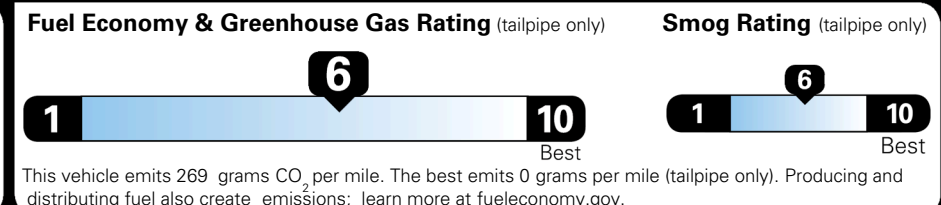

TOTAL ADDITIONAL WEIGHT:

EPA DOT Fuel Economy and Environment

Gasoline Vehicle

You save \$1,000
 in fuel costs over 5 years compared to the average new vehicle.

Annual fuel cost \$1,500

Actual results will vary for many reasons, including driving conditions and how you drive and maintain your vehicle. The average new vehicle gets 29 MPG and costs \$8,500 to fuel over 5 years. Cost estimates are based on 15,000 miles per year at \$ 3.30 per gallon. MPGe is miles per gasoline gallon equivalent. Vehicle emissions are a significant cause of climate change and smog.