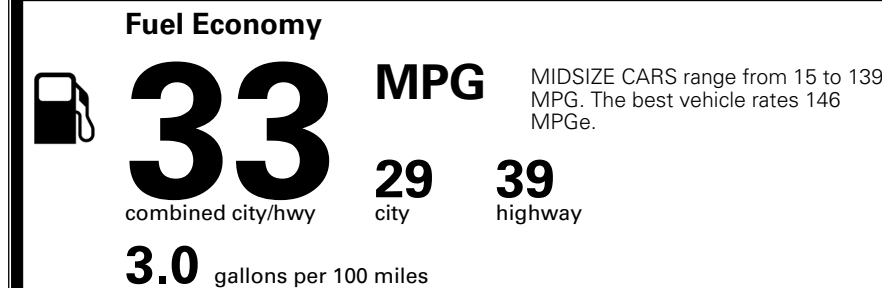

MANUFACTURER'S SUGGESTED RETAIL PRICE ▶ $ 23,390.00

COMPARE LXS FEATURES
Added to/in place of standard LX features
- 16" Alloy Wheels
- Drive Mode Select
- Blind-Spot Collision-Avoidance Assist
- Rear Cross-Traffic Collision-Avoidance Assist
- Safe Exit Warning
- 60/40 Split-Folding Rear Seats

Included
Included
Included
Included
Included
Included

ADDITIONAL INSTALLED EQUIPMENT:
(In addition to or in place of standard features)

MSRP INCLUDING OPTIONS $ 23,390.00
INLAND FREIGHT AND HANDLING $ 1,245.00
TOTAL MANUFACTURER'S SUGGESTED RETAIL PRICE ▶ $ 24,635.00

TOTAL ADDITIONAL WEIGHT:

*Additional terms and conditions apply.
**Kia Connect may be currently unavailable for some Model Year 2022 and newer vehicles sold or purchased in Massachusetts; please see owners.kia.com for more information.
NOTE: When you purchase this vehicle, Kia America, Inc. collects personal information you provide to the dealership. For information on our collection and use of personal information and your rights, please see our Privacy Policy on www.kia.com.

EPA DOT Fuel Economy and Environment

Gasoline Vehicle

You save $1,000
in fuel costs over 5 years compared to the average new vehicle.

Annual fuel cost $1,500