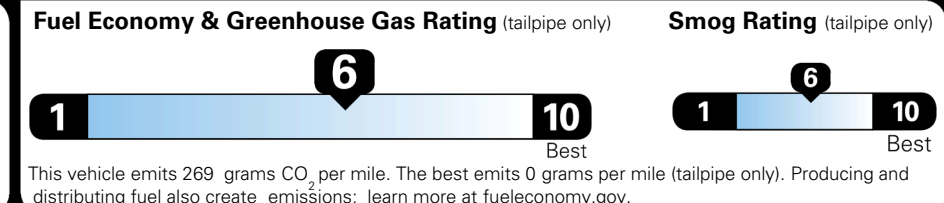

EPA DOT Fuel Economy and Environment

Gasoline Vehicle

You save \$1,000
 in fuel costs over 5 years compared to the average new vehicle.

Annual fuel cost \$1,500

Actual results will vary for many reasons, including driving conditions and how you drive and maintain your vehicle. The average new vehicle gets 29 MPG and costs \$8,500 to fuel over 5 years. Cost estimates are based on 15,000 miles per year at \$ 3.30 per gallon. MPGe is miles per gasoline gallon equivalent. Vehicle emissions are a significant cause of climate change and smog.