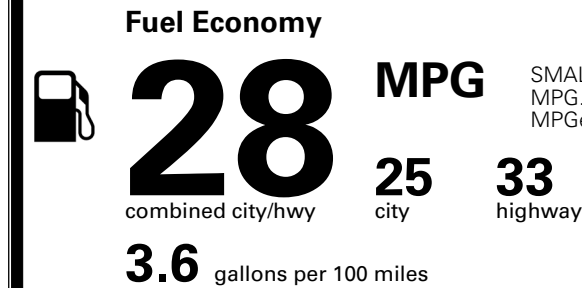

EPA DOT Fuel Economy and Environment

SMALL SUVs range from 14 to 138 MPG. The best vehicle rates 146 MPGe.

Gasoline Vehicle

You spend $250 more in fuel costs over 5 years compared to the average new vehicle.

Annual fuel cost $1,750