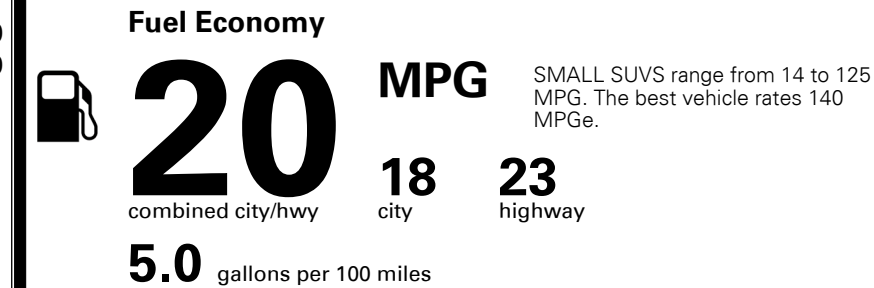

INLAND FREIGHT AND HANDLING \$ 1,415.00

TOTAL MANUFACTURER'S SUGGESTED RETAIL PRICE ▶ \$ 43,525.00

TOTAL ADDITIONAL WEIGHT: 12.0

*Additional terms and conditions apply.
 **Kia Connect may be currently unavailable for some Model Year 2022 and newer vehicles sold or purchased in Massachusetts; please see owners.kia.com for more information.
 NOTE: When you purchase this vehicle, Kia America, Inc. collects personal information you provide to the dealership. For information on our collection and use of personal information and your rights, please see our Privacy Policy on www.kia.com.

EPA DOT Fuel Economy and Environment

Gasoline Vehicle

You spend \$3,500 more in fuel costs over 5 years
 compared to the average new vehicle.

Annual fuel cost \$2,600

Actual results will vary for many reasons, including driving conditions and how you drive and maintain your vehicle. The average new vehicle gets 28 MPG and costs \$9,500 to fuel over 5 years. Cost estimates are based on 15,000 miles per year at \$ 3.50 per gallon. MPGe is miles per gasoline gallon equivalent. Vehicle emissions are a significant cause of climate change and smog.