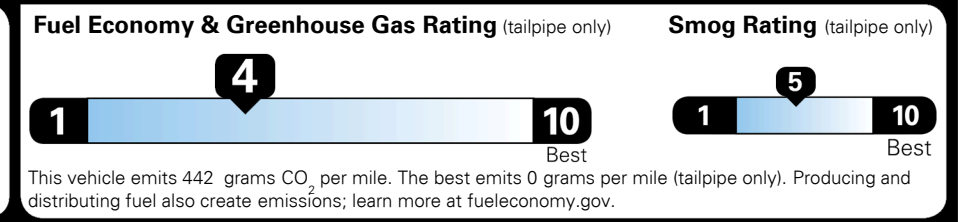

INLAND FREIGHT AND HANDLING \$ 1,415.00

TOTAL MANUFACTURER'S SUGGESTED RETAIL PRICE ▶ \$ 43,525.00

TOTAL ADDITIONAL WEIGHT: 12.0

*Additional terms and conditions apply.
 **Kia Connect may be currently unavailable for some Model Year 2022 and newer vehicles sold or purchased in Massachusetts; please see owners.kia.com for more information.
 NOTE: When you purchase this vehicle, Kia America, Inc. collects personal information you provide to the dealership. For information on our collection and use of personal information and your rights, please see our Privacy Policy on www.kia.com.

EPA DOT Fuel Economy and Environment

Gasoline Vehicle

You spend \$3,500 more in fuel costs over 5 years
 compared to the average new vehicle.

Annual fuel cost \$2,600

Actual results will vary for many reasons, including driving conditions and how you drive and maintain your vehicle. The average new vehicle gets 28 MPG and costs \$9,500 to fuel over 5 years. Cost estimates are based on 15,000 miles per year at \$ 3.50 per gallon. MPGe is miles per gasoline gallon equivalent. Vehicle emissions are a significant cause of climate change and smog.