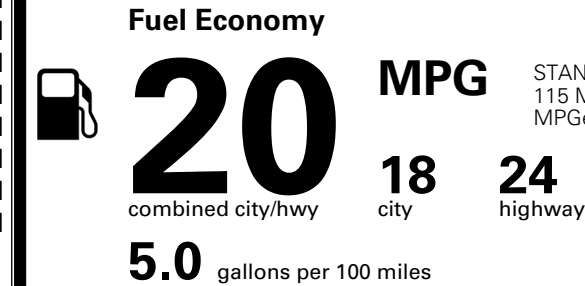

EPA DOT Fuel Economy and Environment

Gasoline Vehicle

STANDARD SUVs range from 12 to 115 MPG. The best vehicle rates 146 MPGe.

You spend
$4,000
more in fuel costs
over 5 years
compared to the
average new vehicle.

Annual fuel cost
$2,500

Fuel Economy & Greenhouse Gas Rating (tailpipe only) Smog Rating (tailpipe only)