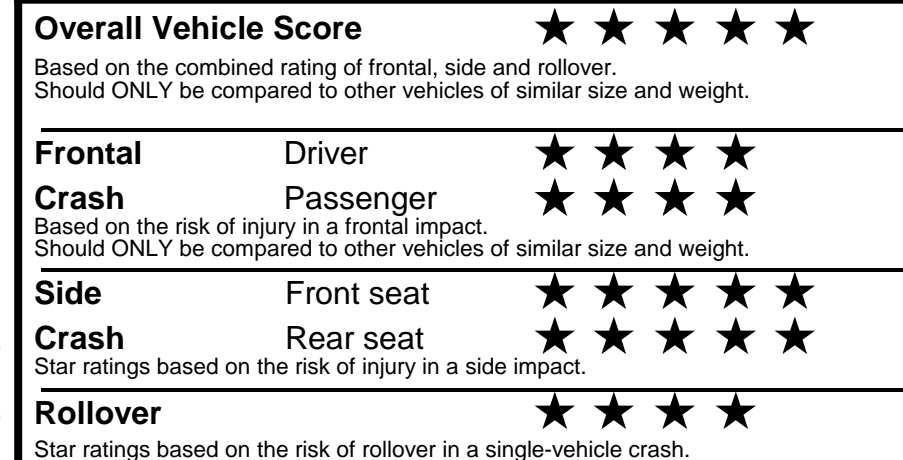

fueleconomy.gov

Calculate personalized estimates and compare vehicles

GOVERNMENT 5-STAR SAFETY RATINGS

Star ratings range from 1 to 5 stars (★★★★★) with 5 being the highest.
 Source: National Highway Traffic Safety Administration (NHTSA).
www.safercar.gov or 1-888-327-4236