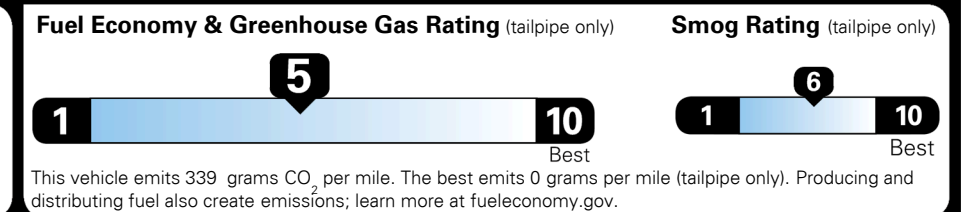

EPA DOT Fuel Economy and Environment

Gasoline Vehicle

You spend \$1,000 more in fuel costs over 5 years compared to the average new vehicle.

Annual fuel cost \$1,900

Actual results will vary for many reasons, including driving conditions and how you drive and maintain your vehicle. The average new vehicle gets 29 MPG and costs \$8,500 to fuel over 5 years. Cost estimates are based on 15,000 miles per year at \$ 3.30 per gallon. MPGe is miles per gasoline gallon equivalent. Vehicle emissions are a significant cause of climate change and smog.