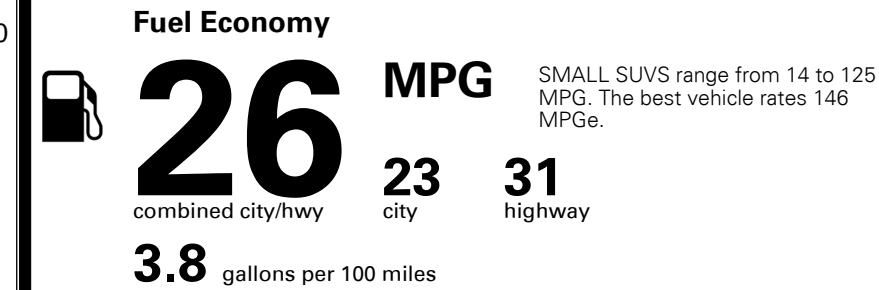

EPA DOT Fuel Economy and Environment

Gasoline Vehicle

You spend \$1,000 more in fuel costs over 5 years compared to the average new vehicle.

Annual fuel cost \$1,900

Actual results will vary for many reasons, including driving conditions and how you drive and maintain your vehicle. The average new vehicle gets 29 MPG and costs \$8,500 to fuel over 5 years. Cost estimates are based on 15,000 miles per year at \$ 3.30 per gallon. MPGe is miles per gasoline gallon equivalent. Vehicle emissions are a significant cause of climate change and smog.