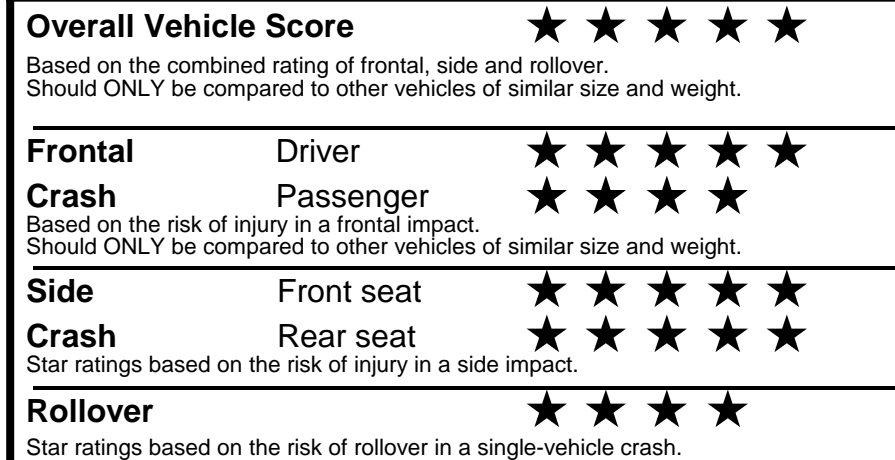

### GOVERNMENT 5-STAR SAFETY RATINGS

Star ratings range from 1 to 5 stars (★★★★★) with 5 being the highest.  
 Source: National Highway Traffic Safety Administration (NHTSA).  
[www.safercar.gov](http://www.safercar.gov) or 1-888-327-4236