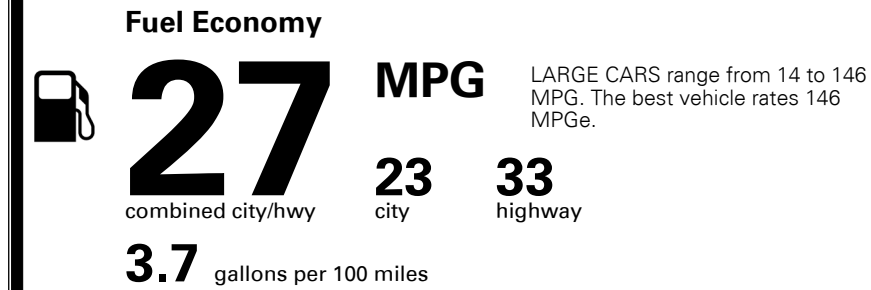

MANUFACTURER'S SUGGESTED RETAIL PRICE ▶

COMPARE GT FWD FEATURES

Added to/in place of standard GT-Line FWD features

- 2.5L Turbo 4-cyl Engine, 290HP, 311 lb-ft torque
- 8-Speed Dual Clutch Transmission
- 19" Gloss Black Finished Alloy Wheels
- Panoramic Sunroof w/ Power Sunshade
- LED Interior Lighting
- GT Sport Design Steering Wheel w/Paddle Shifters
- Rear Air Vents
- Sport-Tuned Suspension & Quad-Tip Exhaust
- GT Brake System w/Neon Calipers

ADDITIONAL INSTALLED EQUIPMENT:

(In addition to or in place of standard features)

- Wolf Gray Paint
- GT1 Package
- 19" Custom Gloss Black Alloy Wheels
- 12.3" Instrument Display
- Smartphone Digital Key* (Requires Kia Connect**)
- Bose Premium Audio w/Active Sound Design
- Power Front Passenger Seat
- Memory Driver's Seat & Outside Mirrors
- Ventilated Front Seats
- Heated Steering Wheel
- Power Folding Mirrors
- Parking Collision-Avoidance Assist-Reverse
- Surround View Monitor
- Blind-Spot View Monitor
- Parking Distance Warning - Side
- Carpeted Floor Mats
- Auto-Dimming Mirror w/ HomeLink™

MSRP INCLUDING OPTIONS

INLAND FREIGHT AND HANDLING

TOTAL MANUFACTURER'S SUGGESTED RETAIL PRICE ▶

TOTAL ADDITIONAL WEIGHT: 8.7

$ 33,490.00

Included
Included
Included
Included
Included
Included
Included
Included
Included

$495.00
$4,400.00

$200.00
$350.00

$ 38,935.00

$ 1,195.00

$ 40,130.00

EPA DOT Fuel Economy and Environment

Gasoline Vehicle

You spend $750 more in fuel costs over 5 years compared to the average new vehicle.

Annual fuel cost
$1,850