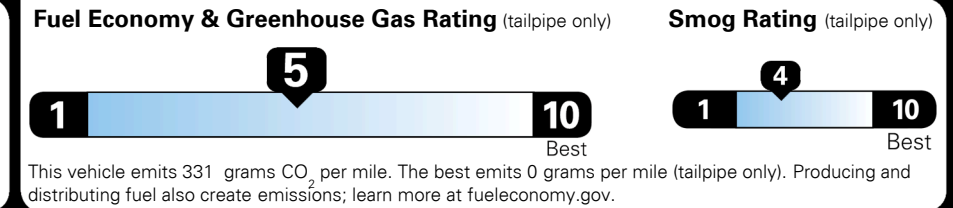

Actual results will vary for many reasons, including driving conditions and how you drive and maintain your vehicle. The average new vehicle gets 29 MPG and costs $8,500 to fuel over 5 years. Cost estimates are based on 15,000 miles per year at $ 3.30 per gallon. MPGe is miles per gasoline gallon equivalent. Vehicle emissions are a significant cause of climate change and smog.

fueleconomy.gov

Calculate personalized estimates and compare vehicles