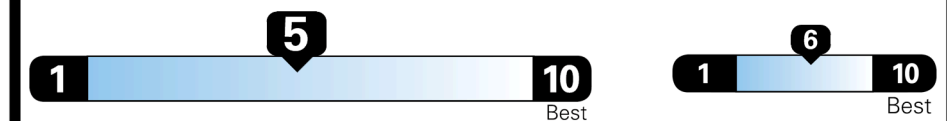

Fuel Economy & Greenhouse Gas Rating (tailpipe only) Smog Rating (tailpipe only)

This vehicle emits 329 grams CO₂ per mile. The best emits 0 grams per mile (tailpipe only). Producing and distributing fuel also create emissions; learn more at fueleconomy.gov.

Actual results will vary for many reasons, including driving conditions and how you drive and maintain your vehicle. The average new vehicle gets 29 MPG and costs $8,500 to fuel over 5 years. Cost estimates are based on 15,000 miles per year at $ 3.30 per gallon. MPGe is miles per gasoline gallon equivalent. Vehicle emissions are a significant cause of climate change and smog.

fueleconomy.gov

Calculate personalized estimates and compare vehicles

GOVERNMENT 5-STAR SAFETY RATINGS

PARTS CONTENT INFORMATION

Overall Vehicle Score ★ ★ ★ ★ ★

Based on the combined rating of frontal, side and rollover.
Should ONLY be compared to other vehicles of similar size and weight.

Frontal Driver ★ ★ ★ ★ ★

Crash Passenger ★ ★ ★ ★ ★

Based on the risk of injury in a frontal impact.
Should ONLY be compared to other vehicles of similar size and weight.

Side Front seat ★ ★ ★ ★ ★

Crash Rear seat ★ ★ ★ ★ ★

Star ratings based on the risk of injury in a side impact.

Rollover ★ ★ ★ ★ ★

Star ratings based on the risk of rollover in a single-vehicle crash.

Star ratings range from 1 to 5 stars (★★★★★) with 5 being the highest.

Source: National Highway Traffic Safety Administration (NHTSA).

www.safercar.gov or 1-888-327-4236

Manufacturer's suggested retail price includes Manufacturer's recommended pre-delivery service. License and title fees, state and local taxes and other dealer installed options and accessories are not included in the manufacturer's suggested retail price.

FOR VEHICLES IN THIS CAR LINE U.S./CANADIAN PARTS CONTENT: 0 %

MAJOR SOURCES OF FOREIGN PARTS: KOREA: 90%

NOTE: PARTS CONTENT DOES NOT INCLUDE FINAL ASSEMBLY, DISTRIBUTION, OR OTHER NON-PARTS COSTS.

FOR THIS VEHICLE FINAL ASSEMBLY POINT: HWASUNG, KOREA

COUNTRY OF ORIGIN

ENGINE (MOTOR): KOREA

TRANSMISSION: KOREA