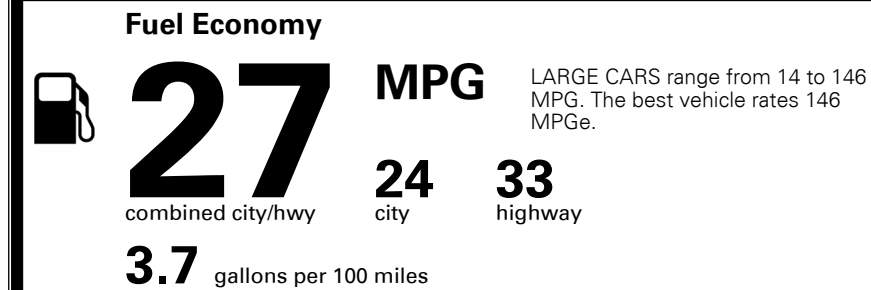

TOTAL MANUFACTURER'S SUGGESTED RETAIL PRICE ▶

\$ 34,725.00

TOTAL ADDITIONAL WEIGHT: 8.7

EPA DOT Fuel Economy and Environment

Gasoline Vehicle

You spend
\$750
 more in fuel costs
 over 5 years
 compared to the
 average new vehicle.