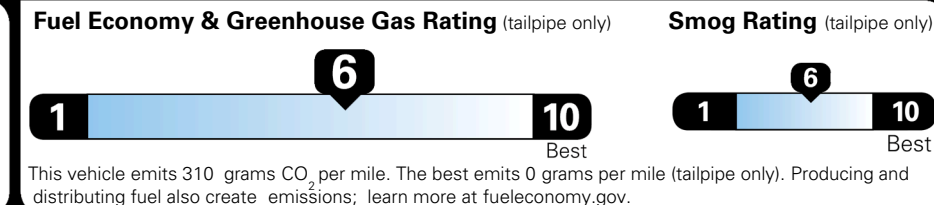

TOTAL ADDITIONAL WEIGHT: 8.7

EPA DOT Fuel Economy and Environment

Gasoline Vehicle

You save \$0
 in fuel costs over 5 years compared to the average new vehicle.

Annual fuel cost \$1,700

Actual results will vary for many reasons, including driving conditions and how you drive and maintain your vehicle. The average new vehicle gets 29 MPG and costs \$8,500 to fuel over 5 years. Cost estimates are based on 15,000 miles per year at \$ 3.30 per gallon. MPGe is miles per gasoline gallon equivalent. Vehicle emissions are a significant cause of climate change and smog.