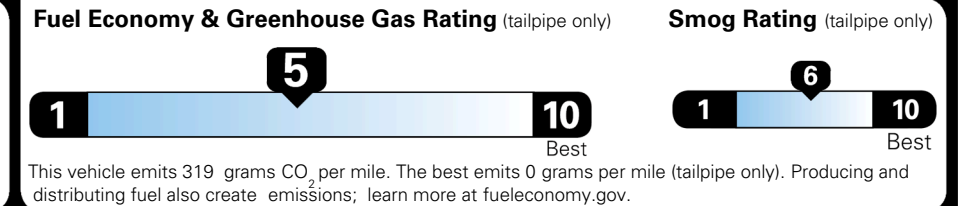

EPA DOT Fuel Economy and Environment

Gasoline Vehicle

Fuel Economy
28 MPG
combined city/hwy
3.6 gallons per 100 miles

SMALL SUVs range from 14 to 138 MPG. The best vehicle rates 146 MPGe.

26 MPG city
30 MPG highway

You spend $250 more in fuel costs over 5 years compared to the average new vehicle.

Annual fuel cost $1,650