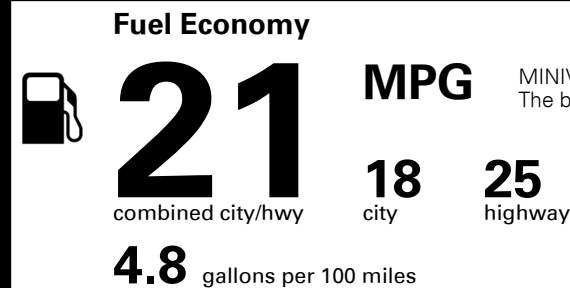

MSRP INCLUDING OPTIONS \$ 41,950.00

INLAND FREIGHT AND HANDLING \$ 1,435.00

TOTAL MANUFACTURER'S SUGGESTED RETAIL PRICE ▶ \$ 43,385.00

TOTAL ADDITIONAL WEIGHT: 11.4

EPA DOT Fuel Economy and Environment

Gasoline Vehicle