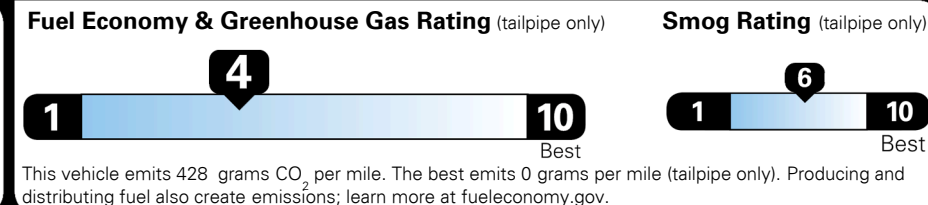

You spend $3,250 more in fuel costs over 5 years compared to the average new vehicle.

Annual fuel cost $2,350