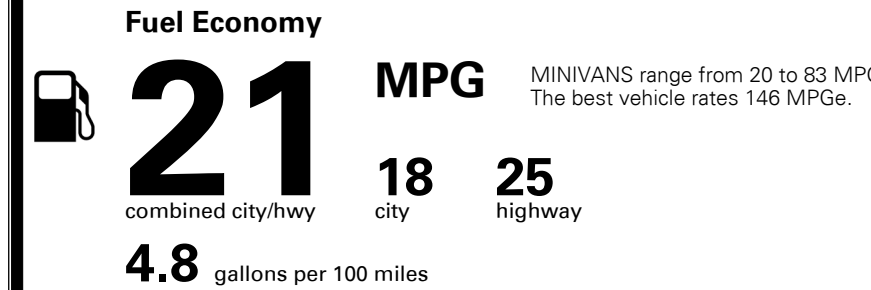

\$2,500.00

Included

\$265.00

\$ 53,855.00

\$ 1,435.00

\$ 55,290.00

EPA DOT Fuel Economy and Environment

Gasoline Vehicle