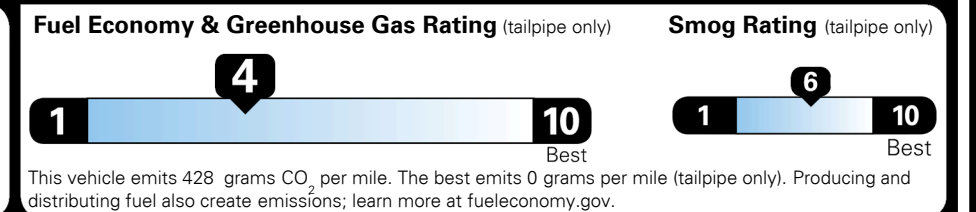

Actual results will vary for many reasons, including driving conditions and how you drive and maintain your vehicle. The average new vehicle gets 29 MPG and costs $8,500 to fuel over 5 years. Cost estimates are based on 15,000 miles per year at $ 3.30 per gallon. MPGe is miles per gasoline gallon equivalent. Vehicle emissions are a significant cause of climate change and smog.

fueleconomy.gov
Calculate personalized estimates and compare vehicles

Smartphone QR Code

GOVERNMENT 5-STAR SAFETY RATINGS

Overall Vehicle Score	Not Rated
Based on the combined rating of frontal, side and rollover. Should ONLY be compared to other vehicles of similar size and weight.	
Frontal	Driver ★ ★ ★ ★ ★
Crash	Passenger ★ ★ ★ ★
Based on the risk of injury in a frontal impact. Should ONLY be compared to other vehicles of similar size and weight.	
Side	Front seat Not Rated
Crash	Rear seat Not Rated
Star ratings based on the risk of injury in a side impact.	
Rollover	★ ★ ★ ★
Star ratings based on the risk of rollover in a single-vehicle crash.	

Star ratings range from 1 to 5 stars (★★★★★) with 5 being the highest. Source: National Highway Traffic Safety Administration (NHTSA). www.safercar.gov or 1-888-327-4236

Manufacturer's suggested retail price includes Manufacturer's recommended pre-delivery service. License and title fees, state and local taxes and other dealer installed options and accessories are not included in the manufacturer's suggested retail price.

PARTS CONTENT INFORMATION

FOR VEHICLES IN THIS CAR LINE U.S./CANADIAN PARTS CONTENT: 2 %

MAJOR SOURCES OF FOREIGN PARTS: KOREA: 95%

NOTE: PARTS CONTENT DOES NOT INCLUDE FINAL ASSEMBLY, DISTRIBUTION, OR OTHER NON-PARTS COSTS.

FOR THIS VEHICLE FINAL ASSEMBLY POINT: GWANGMYEONG, KOREA

COUNTRY OF ORIGIN ENGINE (MOTOR): KOREA

TRANSMISSION: KOREA

*Additional terms and conditions apply.
**Kia Connect may be currently unavailable for some Model Year 2022 and newer vehicles sold or purchased in Massachusetts; please see owners.kia.com for more information.
NOTE: When you purchase this vehicle, Kia America, Inc. collects personal information you provide to the dealership. For information on our collection and use of personal information and your rights, please see our Privacy Policy on www.kia.com.